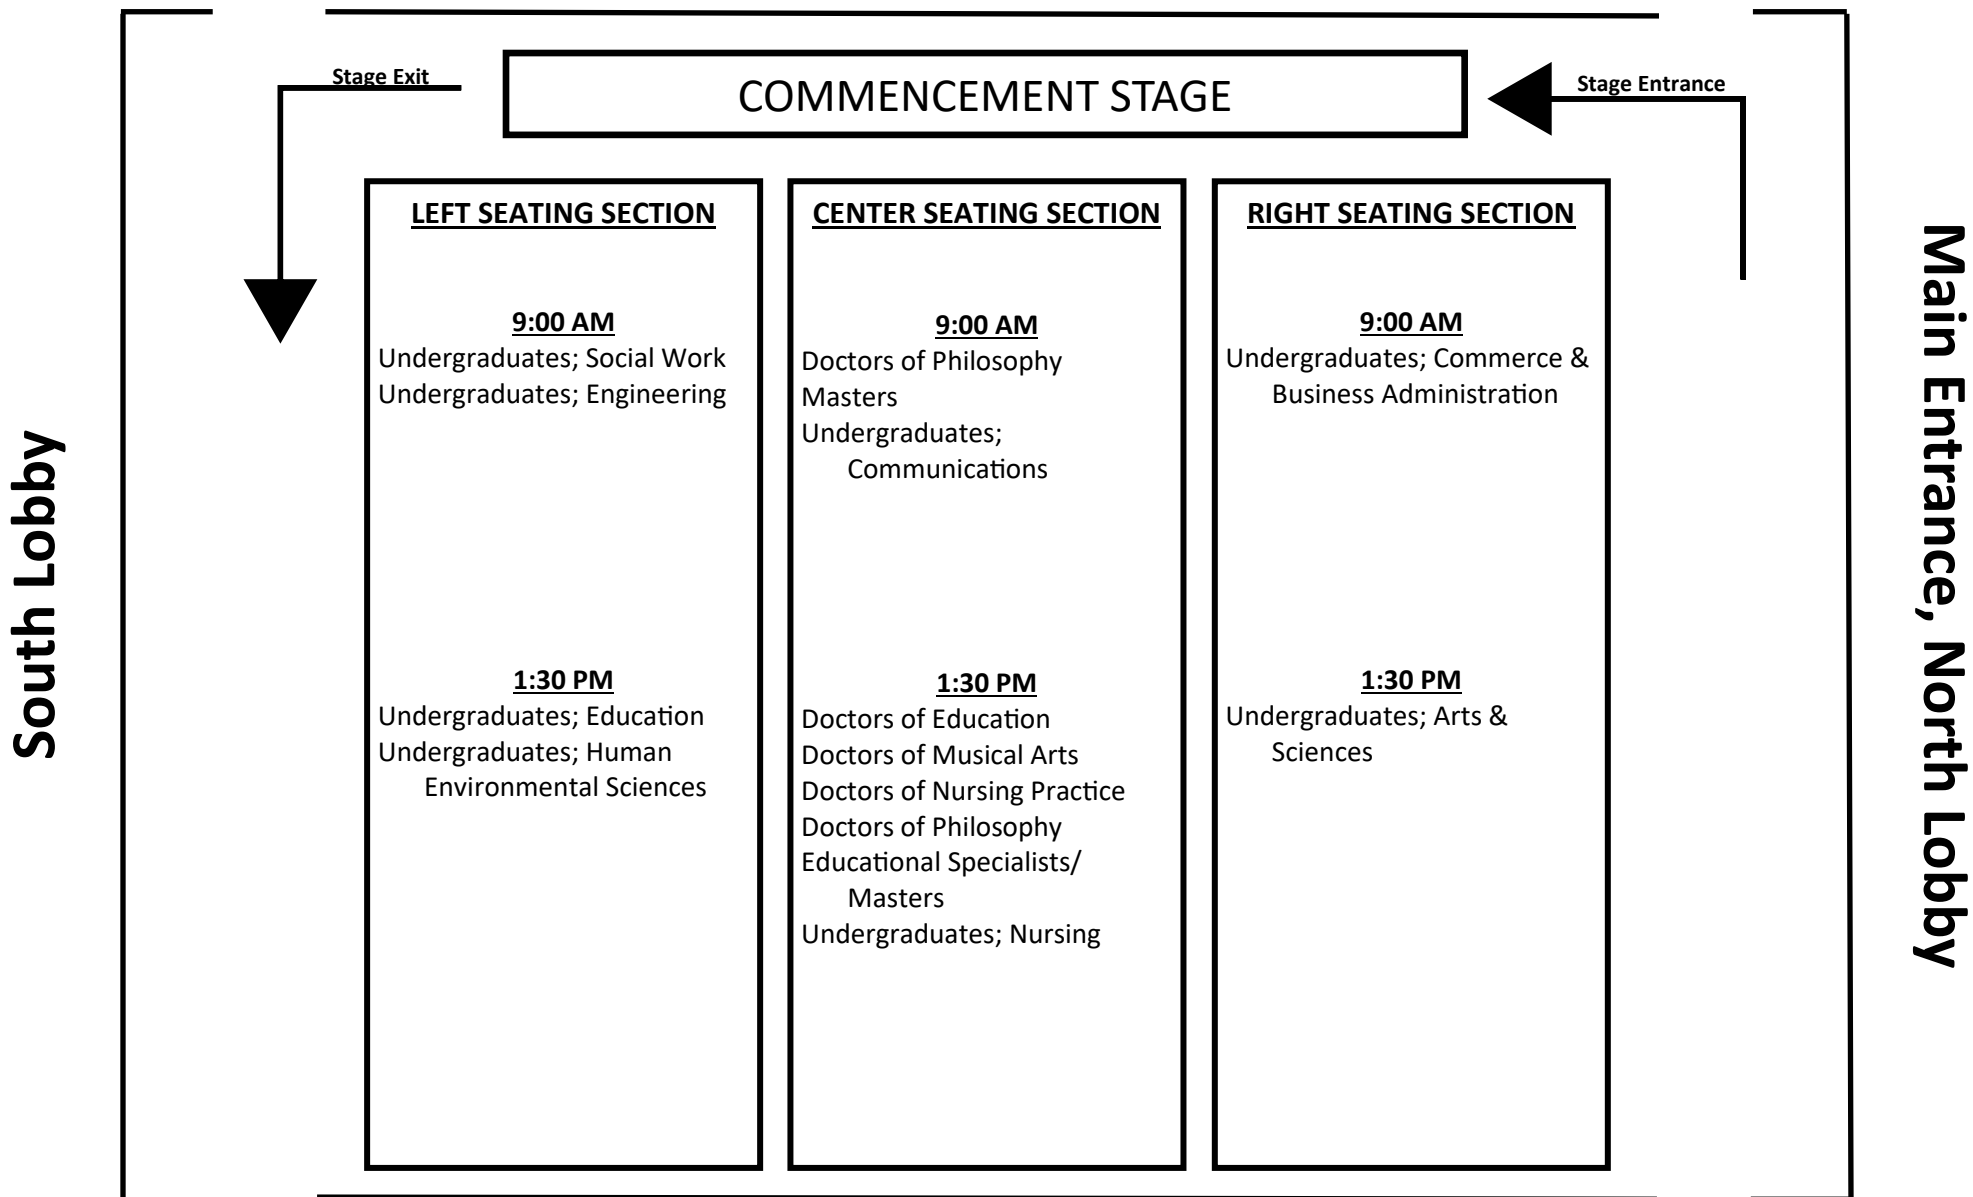

# Seating Locations

Candidates will be in the three seating sections on the arena floor as outlined below.

All seating locations should be considered approximate.

When degrees are conferred, candidates will ascend the stage on the right and descend on the left.

Seating for guests in the arena is available on a first come, first served basis.

 Accessible seating is on the main concourse level. One person may accompany the individual in the accessible seating.