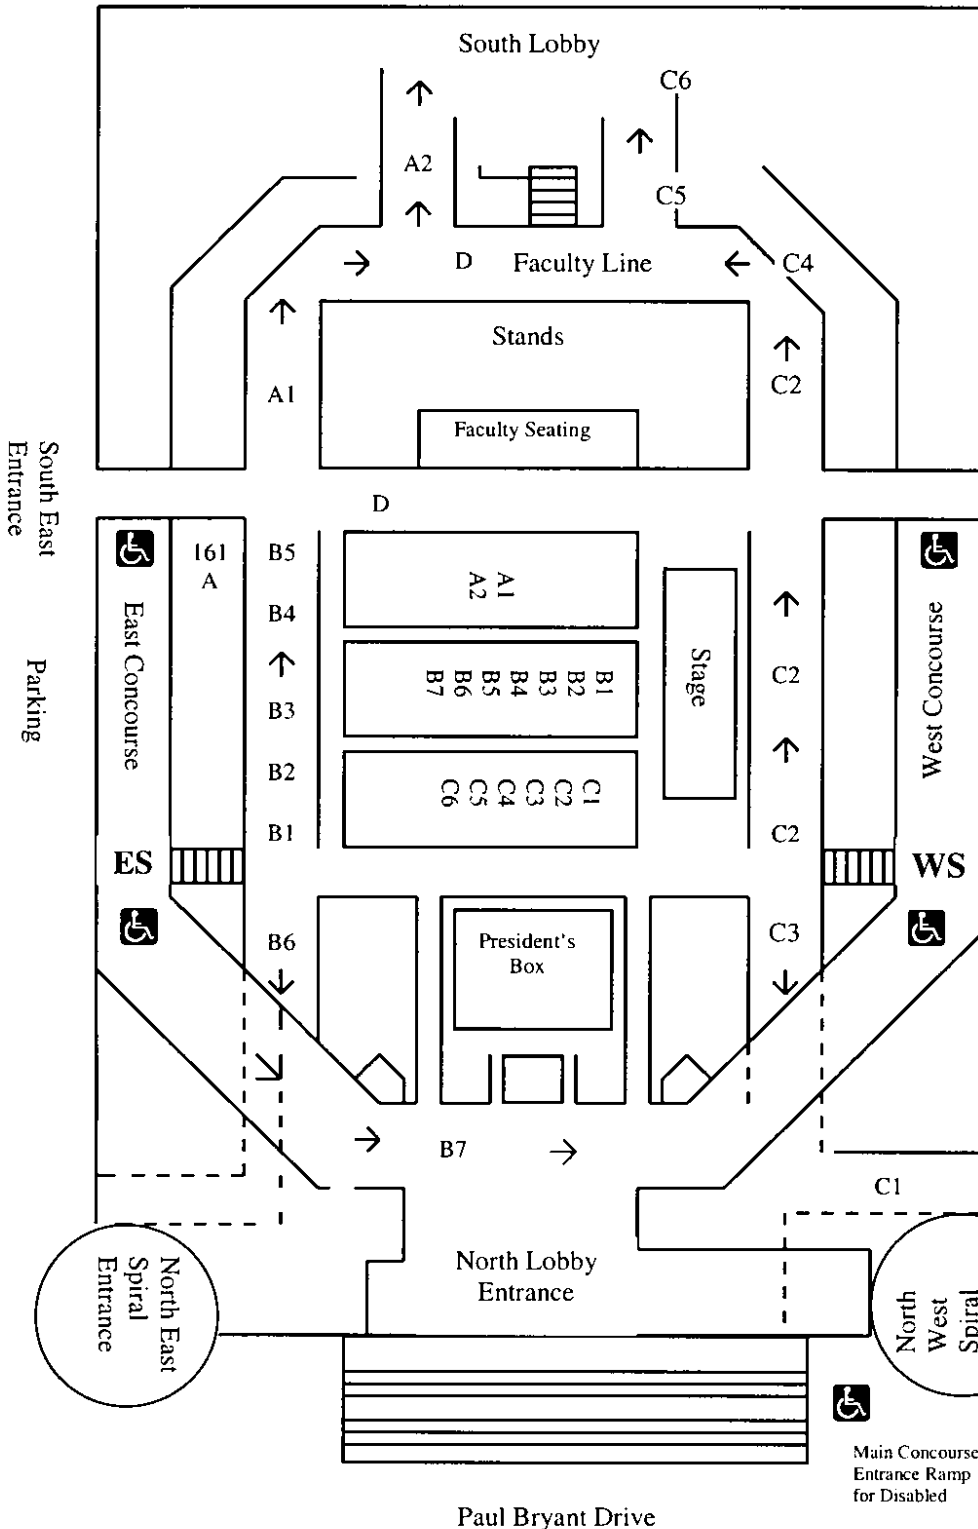

Commencement Ceremony
August 11, 2007
9:00 a.m.
Coleman Coliseum

Degree candidates enter the Coliseum at the street level through the North East or North West Spiral entrances or at the South East volleyball court entrance. Candidates should proceed to their college or school line up location as indicated on this diagram. Information Assistants are located in the hallways to provide direction and assistance.

- A1 Communication and Information Sciences
- A2 Commerce & Business
- B1 Doctor of Education
- B2 Doctor of Musical Arts
- B3 Doctor of Public Admin
- B4 Doctor Of Philosophy
- B5 Educational Specialists
- B6 Masters
- B7 Human Environmental Sciences
- C1 Dissertation Chairs
- C2 Arts and Sciences
- C3 Education
- C4 Engineering
- C5 Nursing
- C6 Social Work

- D Faculty/Administrative Staff
- Emeriti Faculty
- 161A Platform Party Room

NOTE: Line up begins behind the posted sign and in the direction of the arrows.

Seating for Disabled
Main Concourse
Ticket Not Required
One person may accompany individual in disabled seating sections