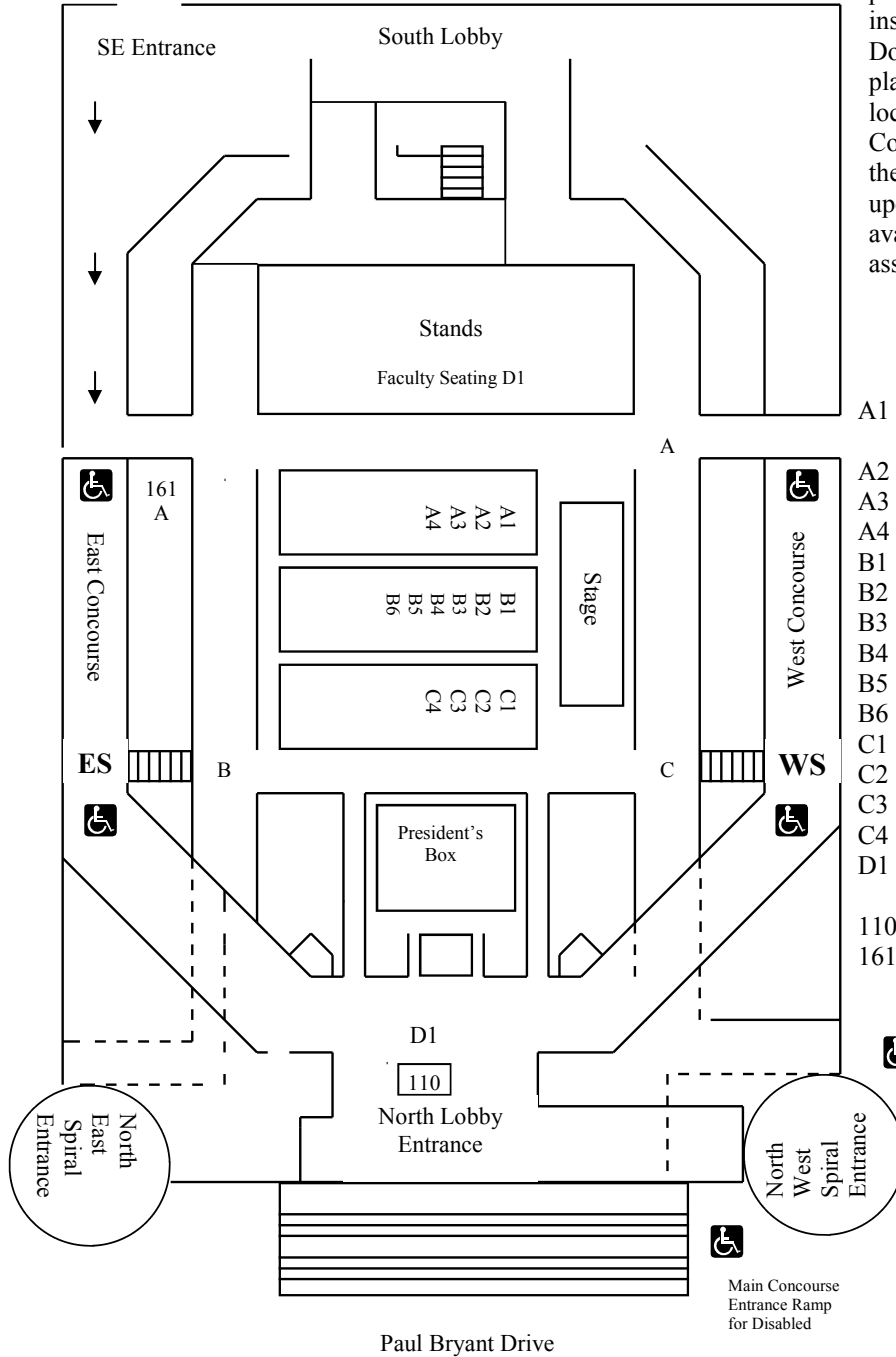

South East  
Entrance

All students (Undergraduate and Graduate) and Dissertation Chairs participating in the ceremony will line up inside the Crisp Indoor Practice Facility. Doctoral hooding practice will also take place in this same facility. This facility is located directly to the West of the Coliseum. Candidates should proceed to their college or school line up location upon arrival. Information assistants are available to provide direction and assistance.