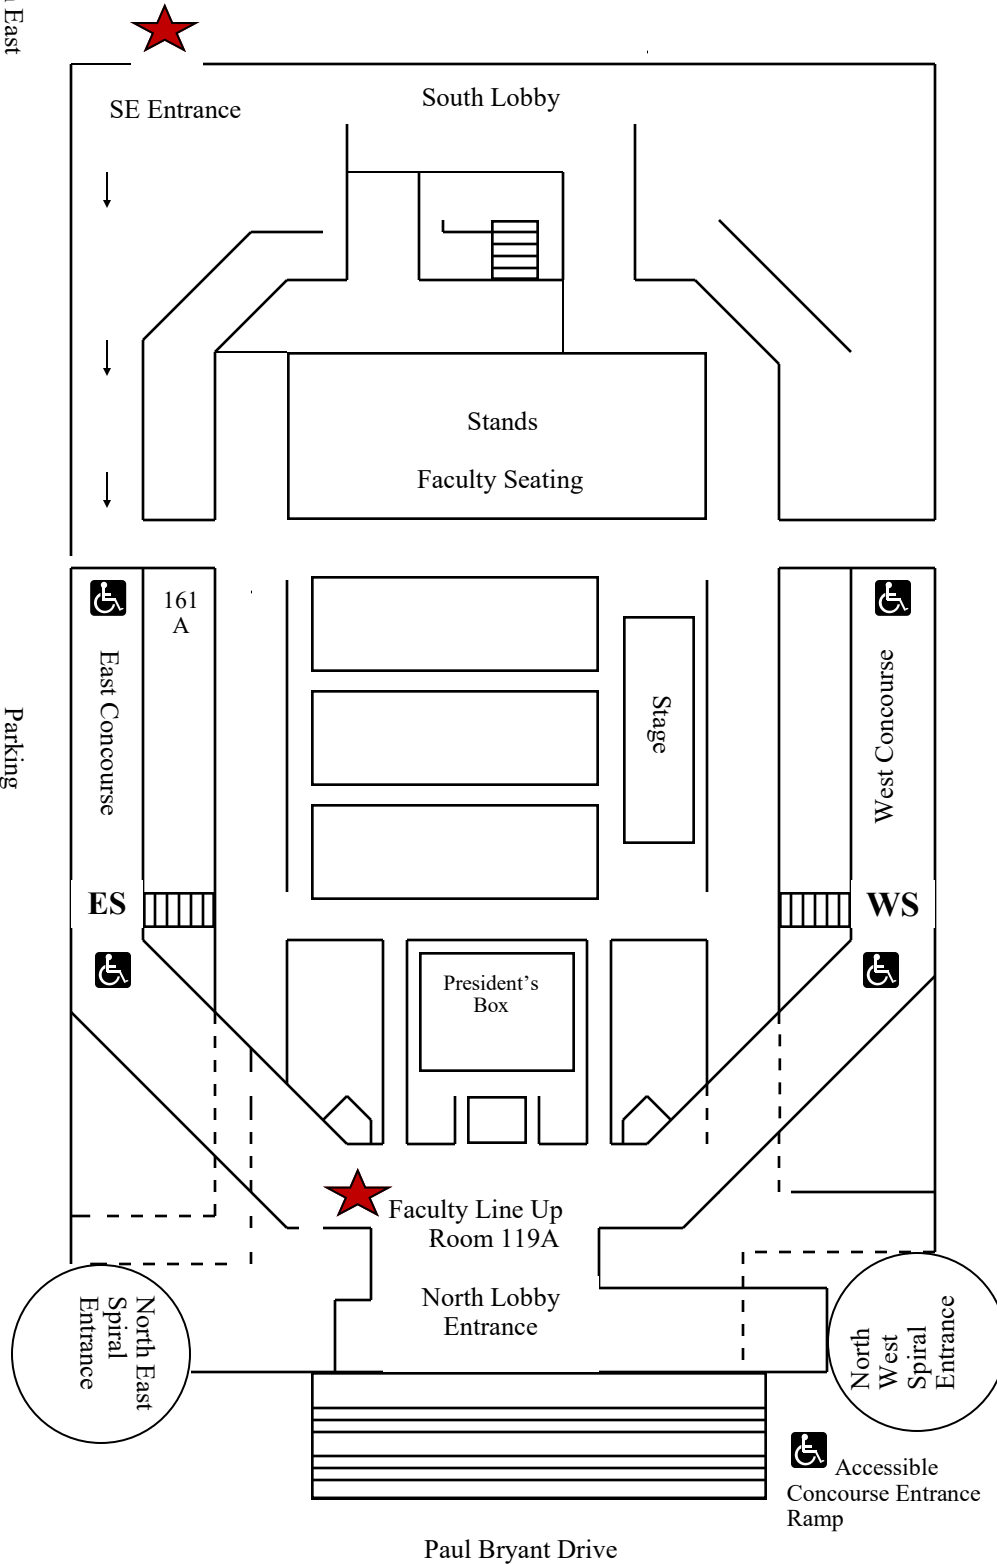

The University of Alabama Commencement Coleman Coliseum

South East
Entrance

Faculty who are attending the ceremony and participating in the faculty processional should enter Coleman Coliseum through the Southeast entrance and proceed to room 119A (both locations marked by a star).

Faculty who are hooding graduating doctoral students should line-up in the Crisp Indoor Practice Facility located to the West of Coleman Coliseum.

 Accessible Seating is on the main concourse level. A ticket is not required. One person may accompany the individual in the accessible seating area.

Crisp Indoor Practice Facility
→