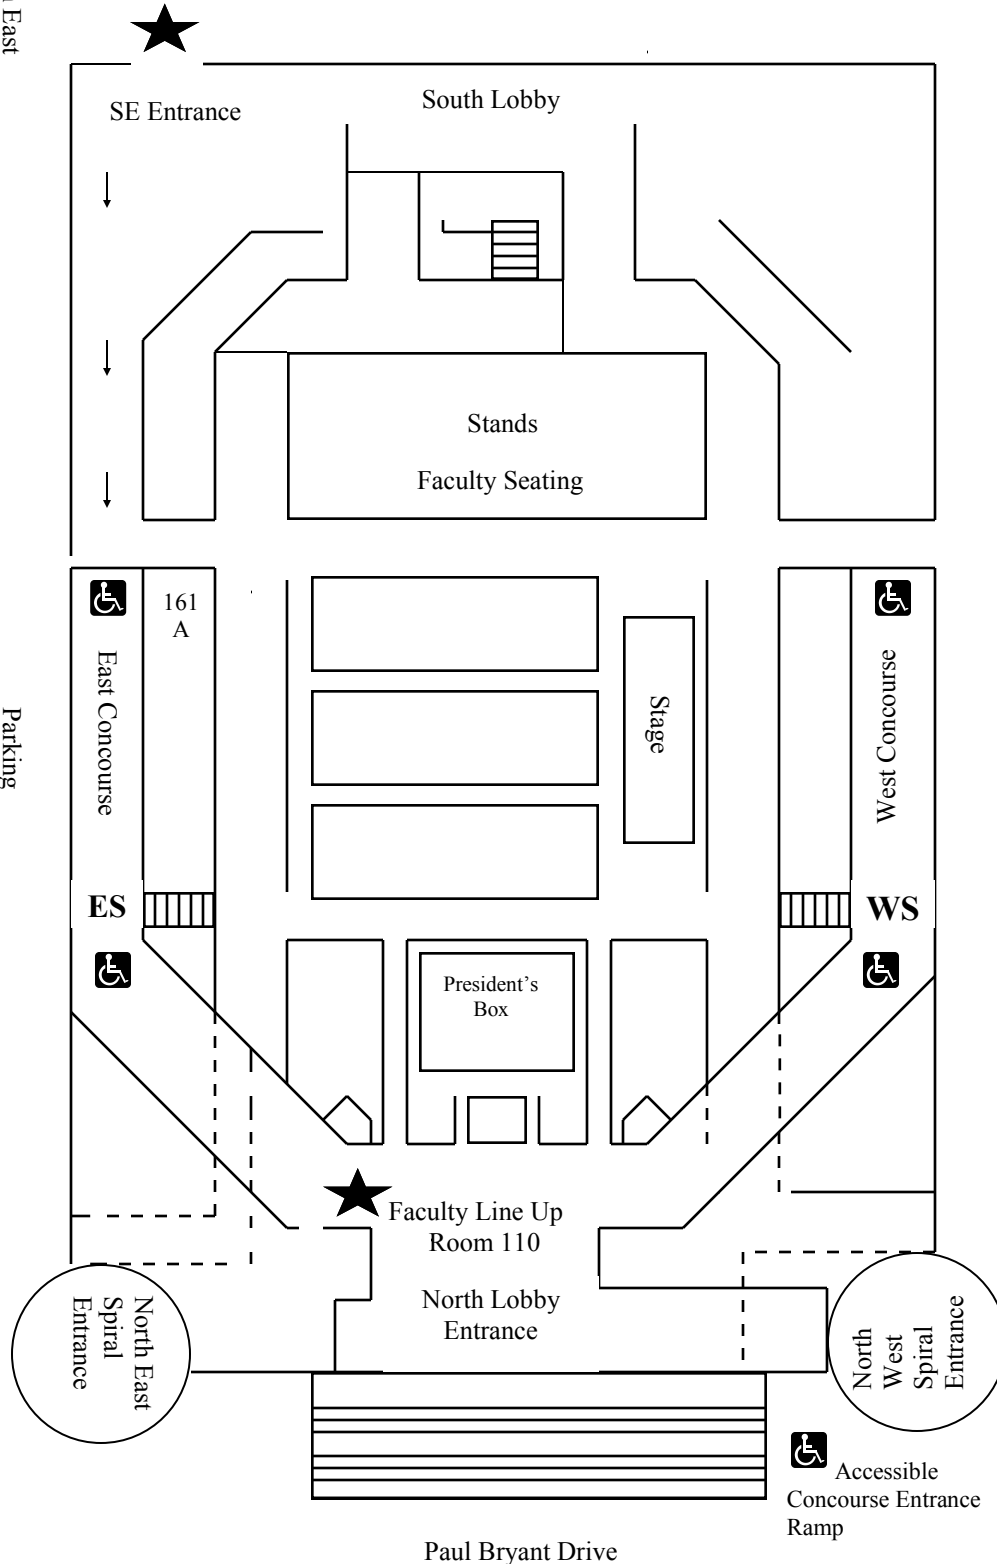

The University of Alabama Commencement Coleman Coliseum

South East
Entrance

Faculty who are attending the ceremony and participating in the faculty processional should enter Coleman Coliseum through the Southeast entrance and proceed to room 110. (both locations marked by a star).

Faculty who are hooding graduating doctoral students should line-up in the Crisp Indoor Practice Facility located to the West of Coleman Coliseum.

 Accessible Seating is on the main concourse level. A ticket is not required. One person may accompany the individual in the accessible seating.

Crisp Indoor Practice Facility
→